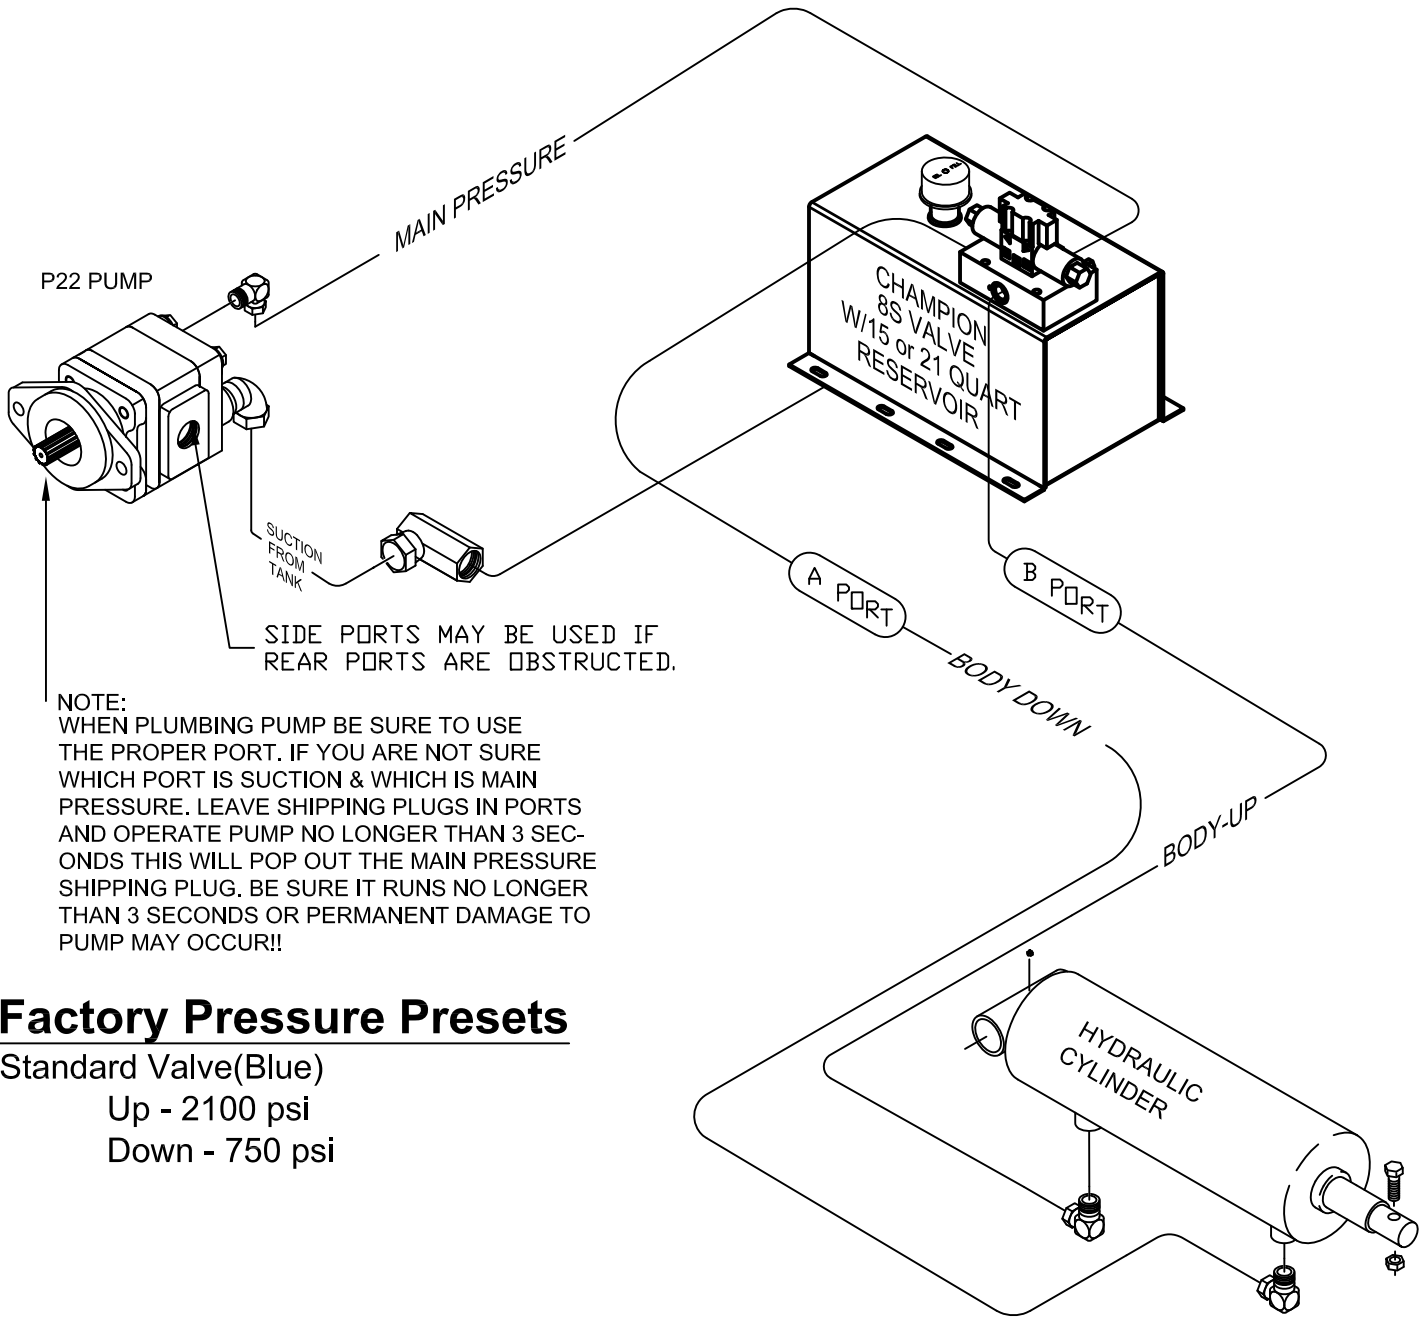

Note:

Install a 10 amp fuse at the source. Fuse provided by others.

WIRING DIAGRAM

Factory Pressure Presets

Standard Valve(Blue)
 Up - 2100 psi
 Down - 750 psi

HYDRAULIC PLUMBING DIAGRAM

CHAMPION 8S-B VALVE-SINGLE
 HYD. PLUMB/WIRING DIAGRAM