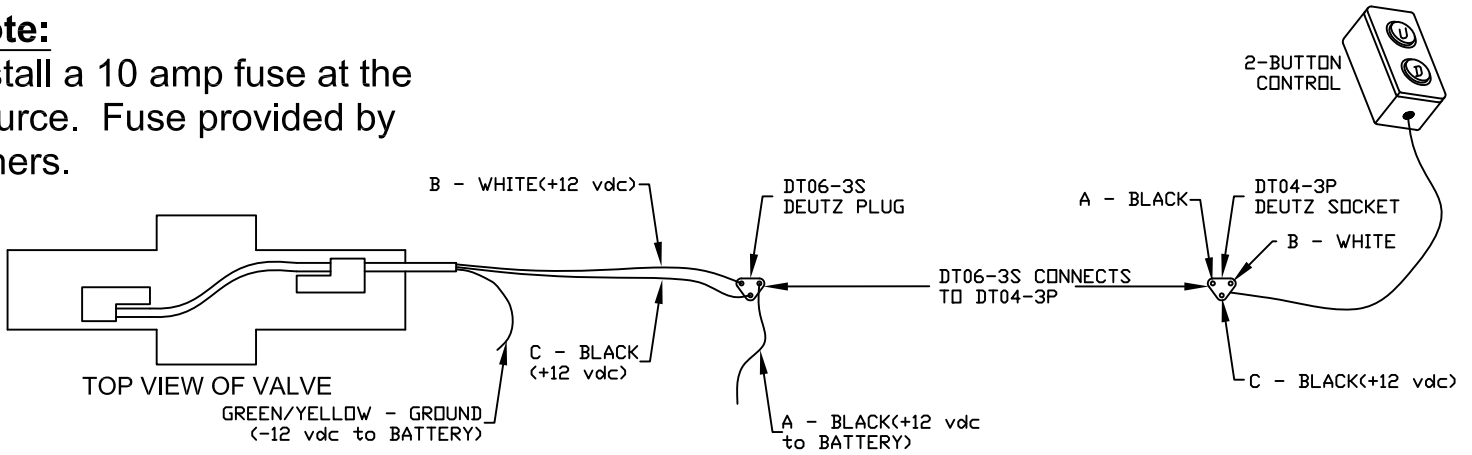

Note:

Install a 10 amp fuse at the source. Fuse provided by others.

WIRING DIAGRAM

Factory Pressure Presets

Standard Valve(Blue)
 Up - 2100 psi
 Down - 750 psi

HYDRAULIC PLUMBING DIAGRAM

CHAMPION 8S-B VALVE-SINGLE
 HYD. PLUMB/WIRING DIAGRAM