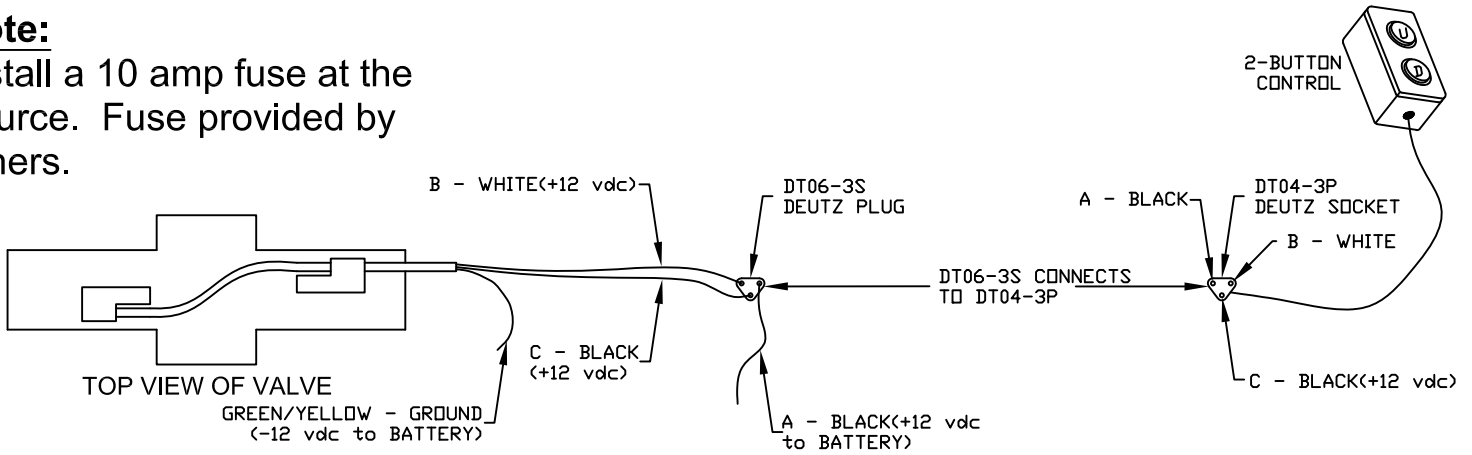

Note:

Install a 10 amp fuse at the source. Fuse provided by others.

WIRING DIAGRAM

Factory Pressure Presets

Standard Valve(Blue)

Up - 2100 psi

Down - 750 psi

High Pressure Valve(Red)

Up - 3200 psi

Down - 750 psi

HYDRAULIC PLUMBING DIAGRAM

CHAMPION 8S VALVE-SINGLE
HYD. PLUMB/WIRING DIAGRAM

GODWIN MFG. CO., INC.
DUNN, NORTH CAROLINA

PD40088-8S