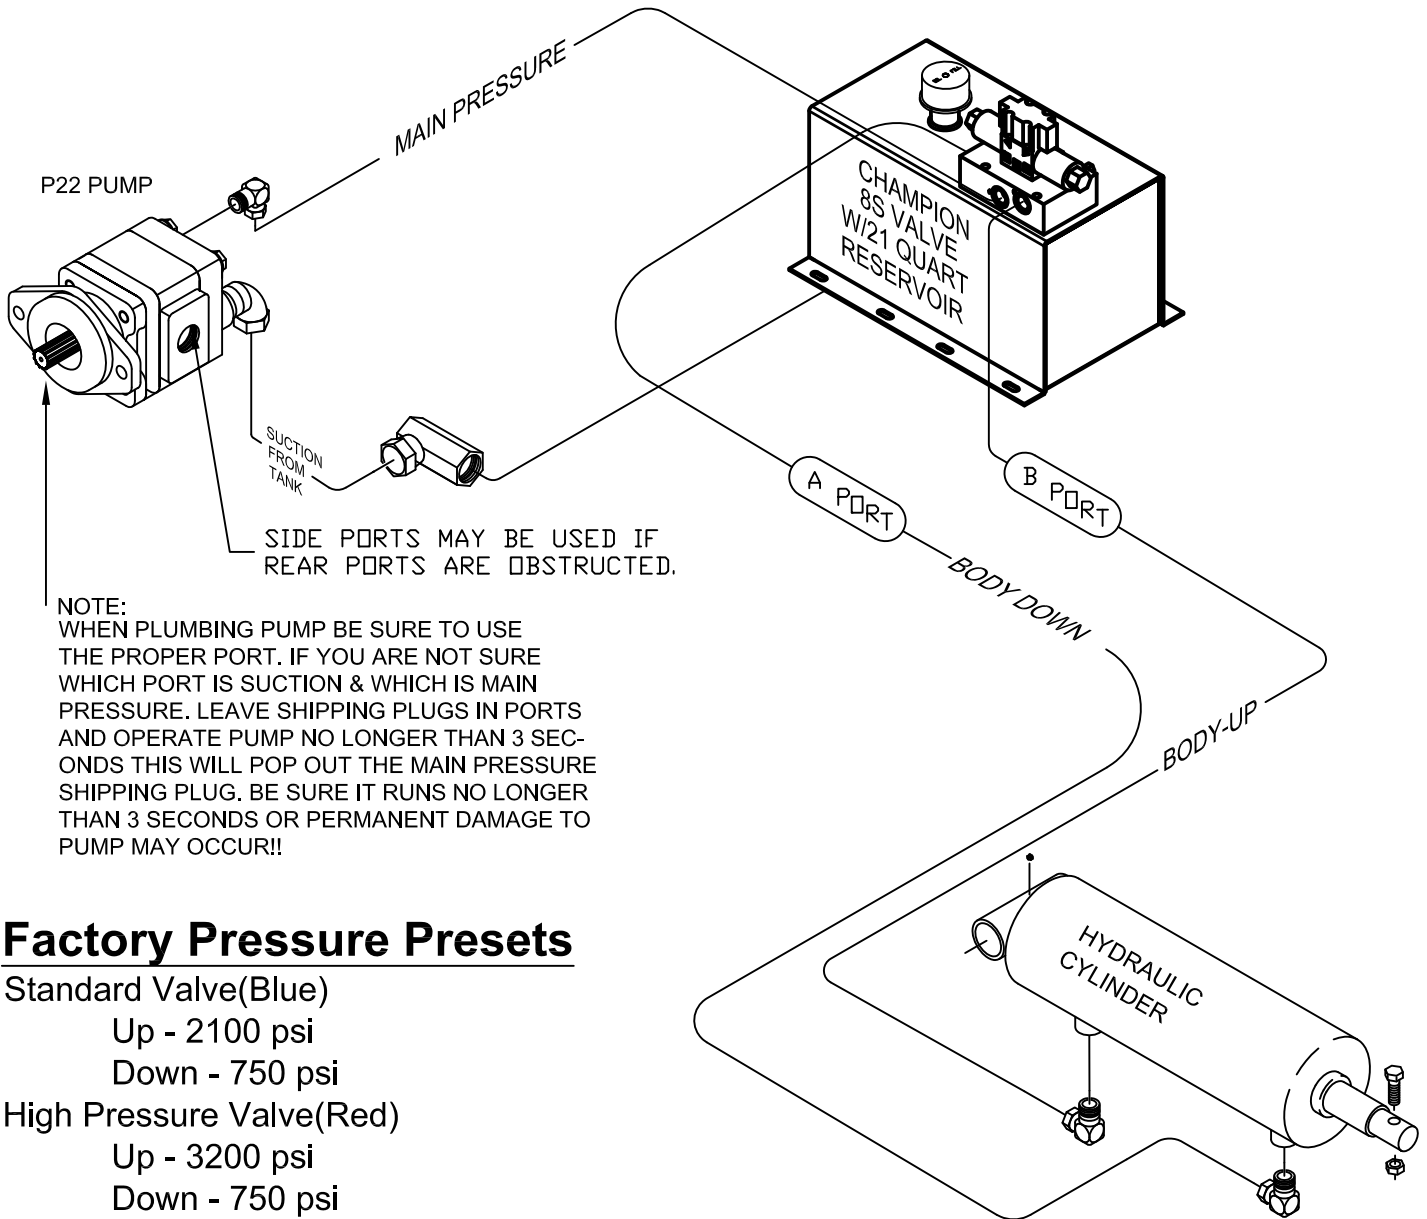

Note:

Install a 10 amp fuse at the source. Fuse provided by others.

WIRING DIAGRAM

Factory Pressure Presets

Standard Valve(Blue)

Up - 2100 psi

Down - 750 psi

High Pressure Valve(Red)

Up - 3200 psi

Down - 750 psi

HYDRAULIC PLUMBING DIAGRAM

CHAMPION 8S VALVE-SINGLE
HYD. PLUMB/WIRING DIAGRAM

GODWIN MFG. CO., INC.
DUNN, NORTH CAROLINA

PD40088-8S