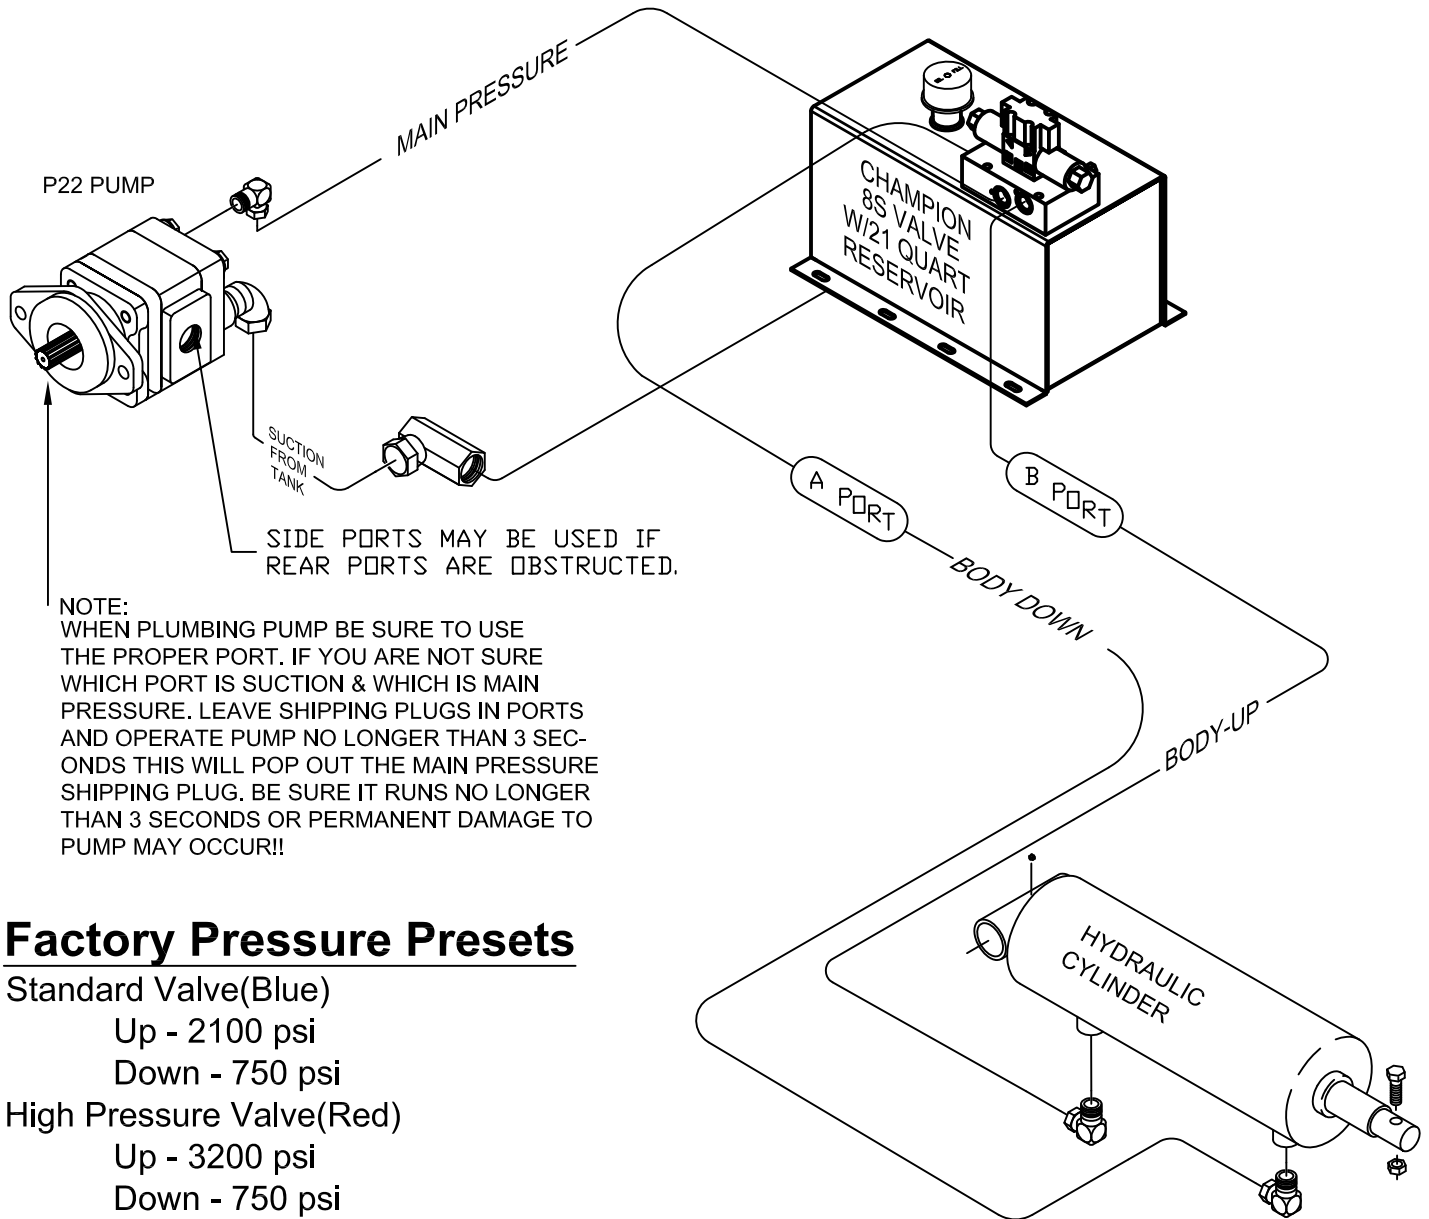

**Note:**  
Install a 10 amp fuse at the source. Fuse provided by others.

## WIRING DIAGRAM

## Factory Pressure Presets

Standard Valve(Blue)

Up - 2100 psi

Down - 750 psi

High Pressure Valve(Red)

Up - 3200 psi

Down - 750 psi

## HYDRAULIC PLUMBING DIAGRAM

CHAMPION 8S VALVE-SINGLE  
HYD. PLUMB/WIRING DIAGRAM

GODWIN MFG. CO., INC.  
DUNN, NORTH CAROLINA

PD40088-8S